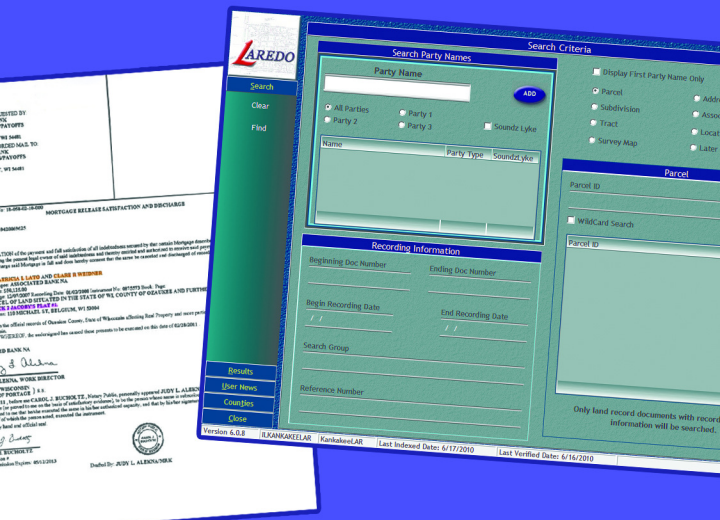

LAREDO

For Everyday Users Monthly Subscription

- Remote internet access 24 x 7
- Fast searching from the convenience of your home or office
- Real-time data
- Viewing and printing of images
- Customizable results screens